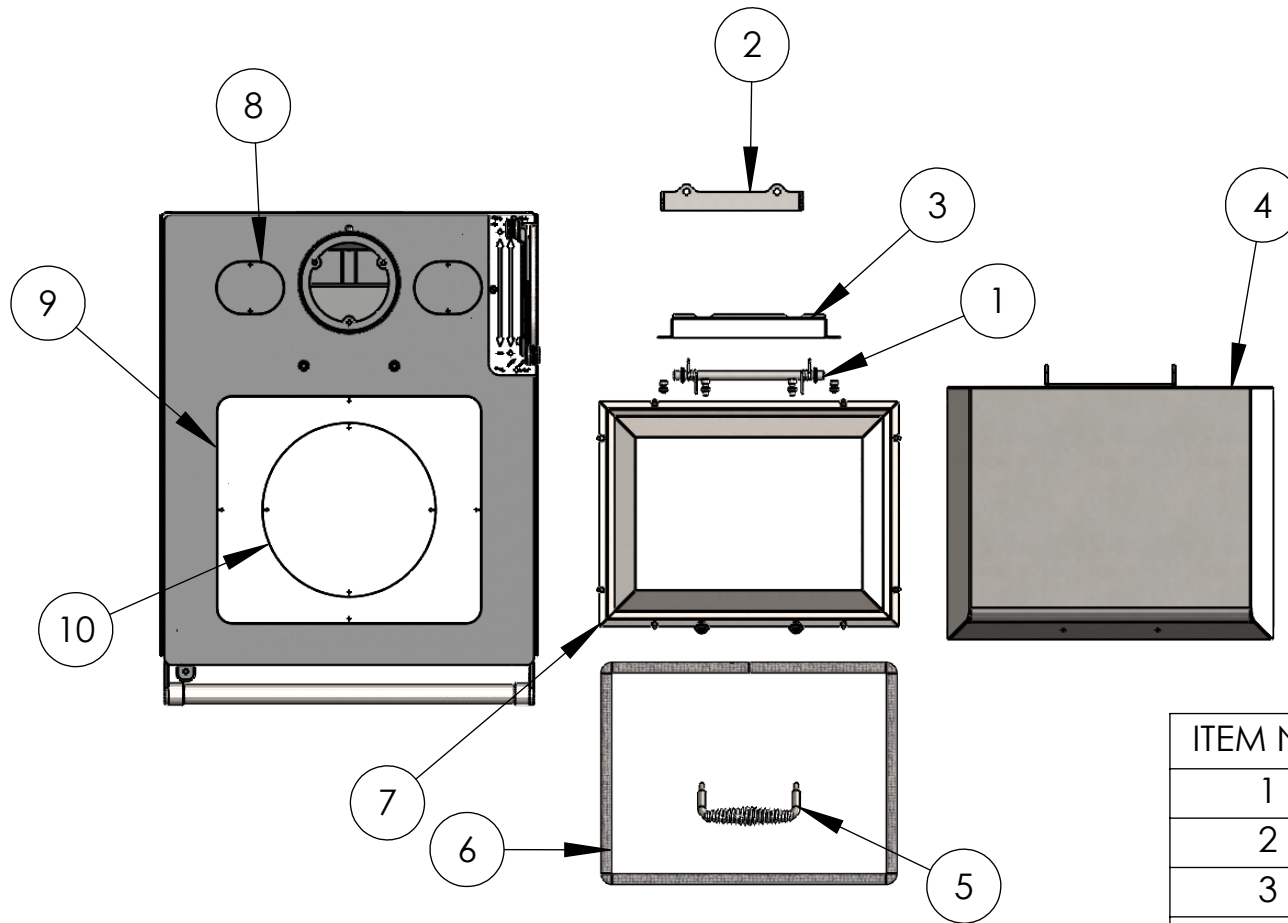

## oven Door 1 of 2

ITEM NO.	Description	Part Number	QTY.
1	Bakechef Door	9000	1
2	Glass Seal	9522	1
3	Door Glass	8986	1
4	Glass Retainers	8988	2
5	Door Seal	9523	1
6	Door Spindle	9620	1
7	Door Handle Spring	8987	1
8	Oven Door Thermometer	8998	1

Bakechef air control parts  
accessed from rear of stove

ITEM NO.	Description	Part Number	QTY.
16	Spigot with test point Assy	7130	1
17	Bakechef Rear Airbox	9031	1
18	Rear Outside Airbox	9033	1
19	Air Shutter	9029	1
20	air shutter arm	9027	1
21	Control Link Rod	9026	1
22	Selector Arm	9022	1
23	Air Control Arm	9025	1
24	control knob	9023	2
25	Control Trim	9024	1
26	Rear Louvre Plate	9632	1
27	Backplate	9035	1

Bakechef Parts  
accessed from from and below

ITEM NO.	Description	Part Number	QTY.
1	Lower Airbox	9032	1
2	Base Plate	9028	1
3	BC0002 Bakechef Selector	9020	1
4	Baffle Ceramic Board	8995	1
5	Baffle	8994	1
6	Rear Liner	8991	1
7	RH Side Liner	8989	1
8	LH Side Liner	8990	1
9	Fuel Retainer	9633	1
10	Oven Shelf Supports	8999	2
11	Low Oven Shelf	8997	1
12	Flat Oven and Fbox Shelf	8996	1
13	Burning Base	8992	1
14	Firebox Tray	8993	1
15	Flat Oven and Fbox Shelf	8996	1

Bakechef Bolster Lid And top Plates

ITEM NO.	Description	Part Number	QTY.
1	Bolster Hinge pin	9018	1
2	Bolster Hinge Brkt	9017	1
3	Bolster Hinge Cover	9044	1
4	Bolster Lid outer	9013	1
5	Bolster Handle	9014	1
6	Bolster Lid Rope Seal		1
7	Bolster Inner Panel	9012	1
8	oval cleaning plates	9019	1
9	outer hotplate	9011	1
10	Inner hotplate	9010	1