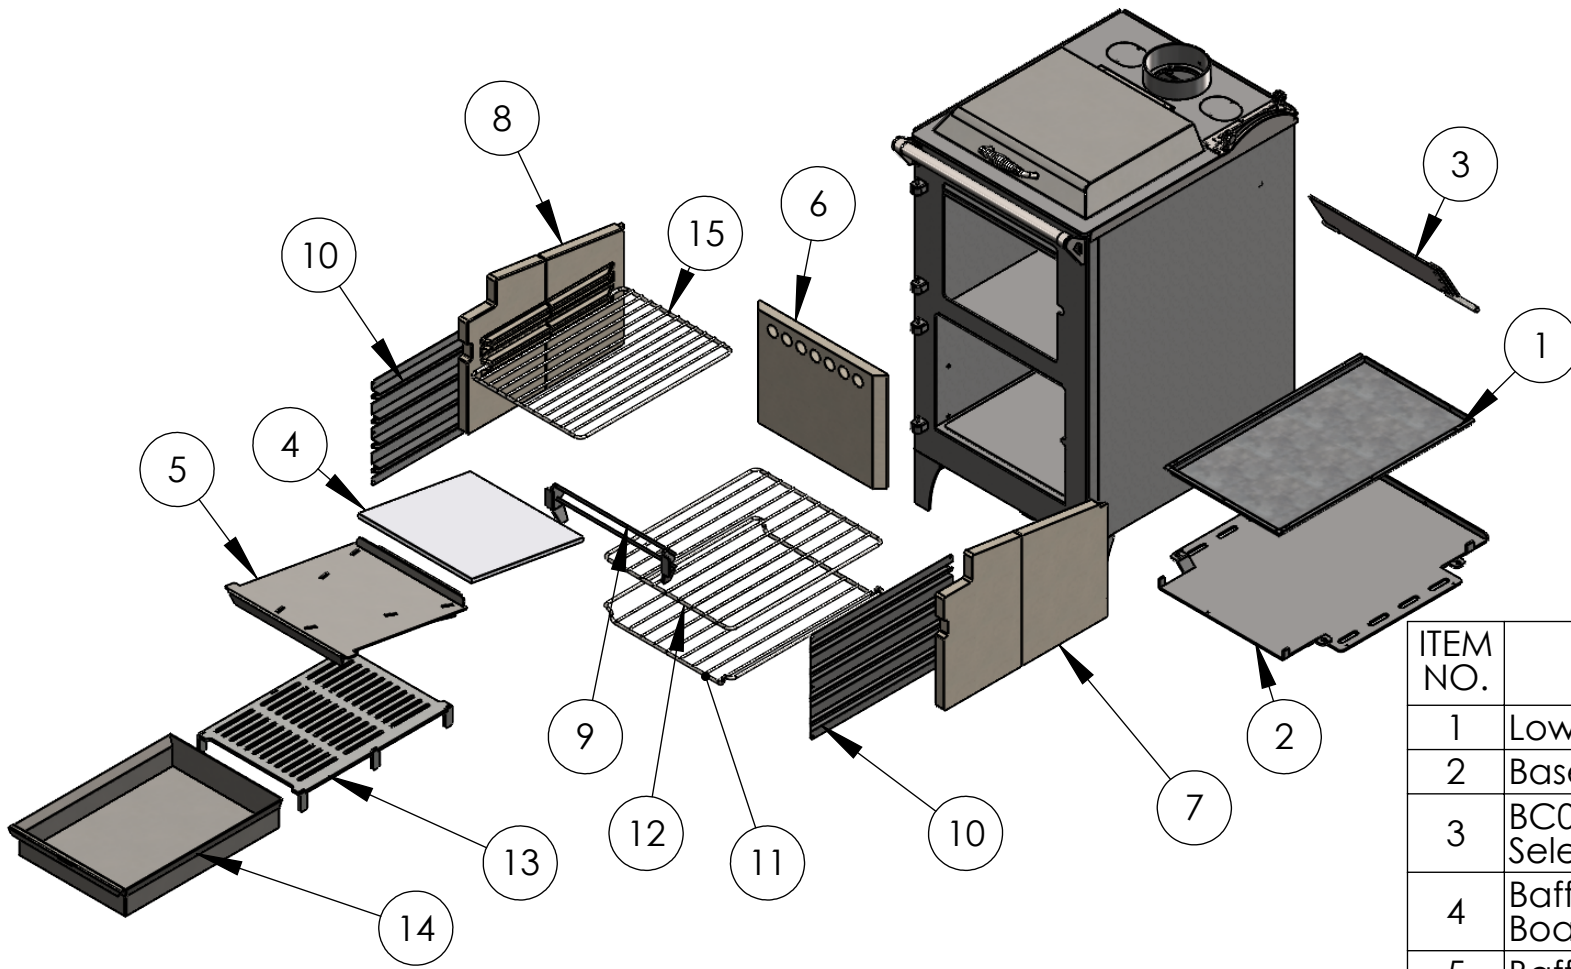

## Main Firebox Door 1 of 2

ITEM NO.	PART NUMBER	Part Number	QTY.
1	Bakechef Door	9000	1
2	Glass Seal	9522	1
3	Door Glass	8985	1
4	Glass Retainers	8988	2
5	Door Spindle	9620	1
6	Door Handle Spring	8987	1
7	Door Seal	9523	1

## oven Door 1 of 2

ITEM NO.	Description	Part Number	QTY.
1	Bakechef Door	9000	1
2	Glass Seal	9522	1
3	Door Glass	8986	1
4	Glass Retainers	8988	2
5	Door Seal	9523	1
6	Door Spindle	9620	1
7	Door Handle Spring	8987	1
8	Oven Door Thermometer	8998	1

Bakechef air control parts  
accessed from rear of stove

ITEM NO.	Description	Part Number	QTY.
16	Spigot with test point Assy	7130	1
17	Bakechef Rear Airbox	9031	1
18	Rear Outside Airbox	9033	1
19	Air Shutter	9029	1
20	air shutter arm	9027	1
21	Control Link Rod	9026	1
22	Selector Arm	9022	1
23	Air Control Arm	9025	1
24	control knob	9023	2
25	Control Trim	9024	1
26	Rear Louvre Plate	9632	1
27	Backplate	9035	1

Bakechef Parts  
accessed from from and below

ITEM NO.	Description	Part Number	QTY.
1	Lower Airbox	9032	1
2	Base Plate	9028	1
3	BC0002 Bakechef Selector	9020	1
4	Baffle Ceramic Board	8995	1
5	Baffle	8994	1
6	Rear Liner	8991	1
7	RH Side Liner	8989	1
8	LH Side Liner	8990	1
9	Fuel Retainer	9633	1
10	Oven Shelf Supports	8999	2
11	Low Oven Shelf	8997	1
12	Flat Oven and Fbox Shelf	8996	1
13	Burning Base	8992	1
14	Firebox Tray	8993	1
15	Flat Oven and Fbox Shelf	8996	1