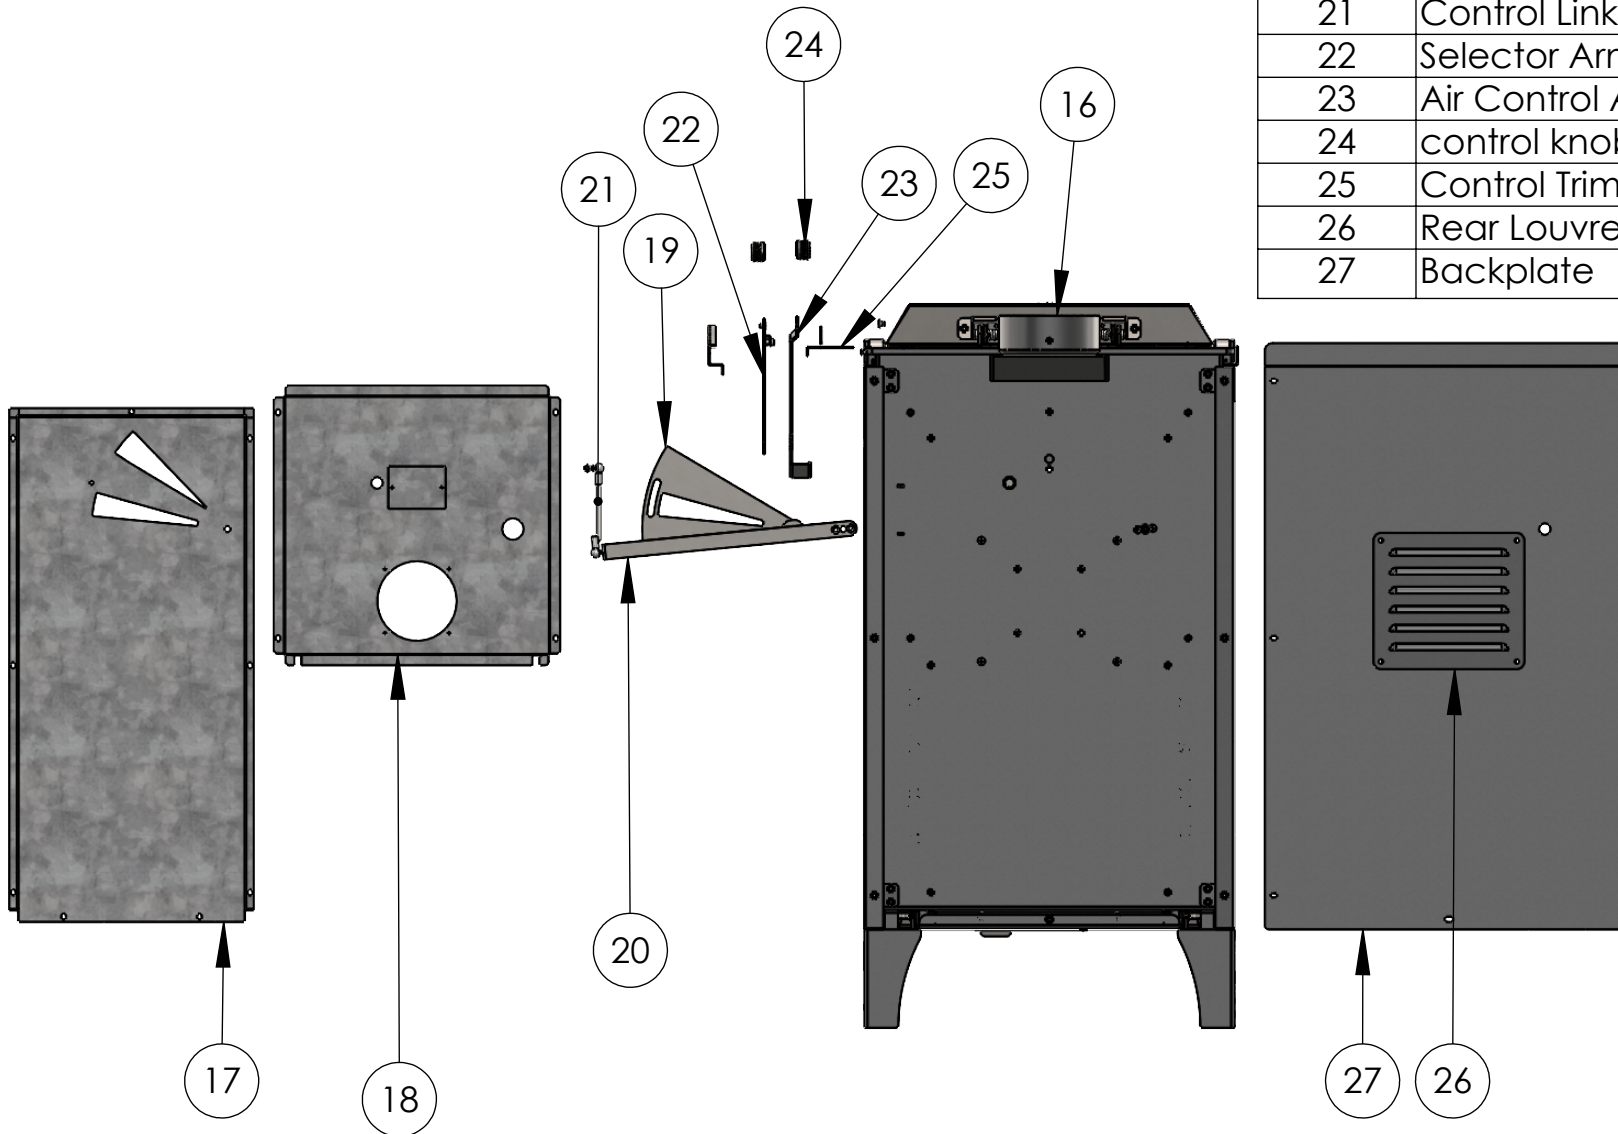

## Main Firebox Door 1 of 2

ITEM NO.	PART NUMBER	Part Number	QTY.
1	Bakechef Door	9000	1
2	Glass Seal	9522	1
3	Door Glass	8985	1
4	Glass Retainers	8988	2
5	Door Spindle	9620	1
6	Door Handle Spring	8987	1
7	Door Seal	9523	1

## oven Door 1 of 2

ITEM NO.	Description	Part Number	QTY.
1	Bakechef Door	9000	1
2	Glass Seal	9522	1
3	Door Glass	8986	1
4	Glass Retainers	8988	2
5	Door Seal	9523	1
6	Door Spindle	9620	1
7	Door Handle Spring	8987	1
8	Oven Door Thermometer	8998	1

Bakechef air control parts  
accessed from rear of stove

ITEM NO.	Description	Part Number	QTY.
16	Spigot with test point Assy	7130	1
17	Bakechef Rear Airbox	9031	1
18	Rear Outside Airbox	9033	1
19	Air Shutter	9029	1
20	air shutter arm	9027	1
21	Control Link Rod	9026	1
22	Selector Arm	9022	1
23	Air Control Arm	9025	1
24	control knob	9023	2
25	Control Trim	9024	1
26	Rear Louvre Plate	9632	1
27	Backplate	9035	1

Bakechef Bolster Lid And top Plates

ITEM NO.	Description	Part Number	QTY.
1	Bolster Hinge pin	9018	1
2	Bolster Hinge Brkt	9017	1
3	Bolster Hinge Cover	9044	1
4	Bolster Lid outer	9013	1
5	Bolster Handle	9014	1
6	Bolster Lid Rope Seal		1
7	Bolster Inner Panel	9012	1
8	oval cleaning plates	9019	1
9	outer hotplate	9011	1
10	Inner hotplate	9010	1