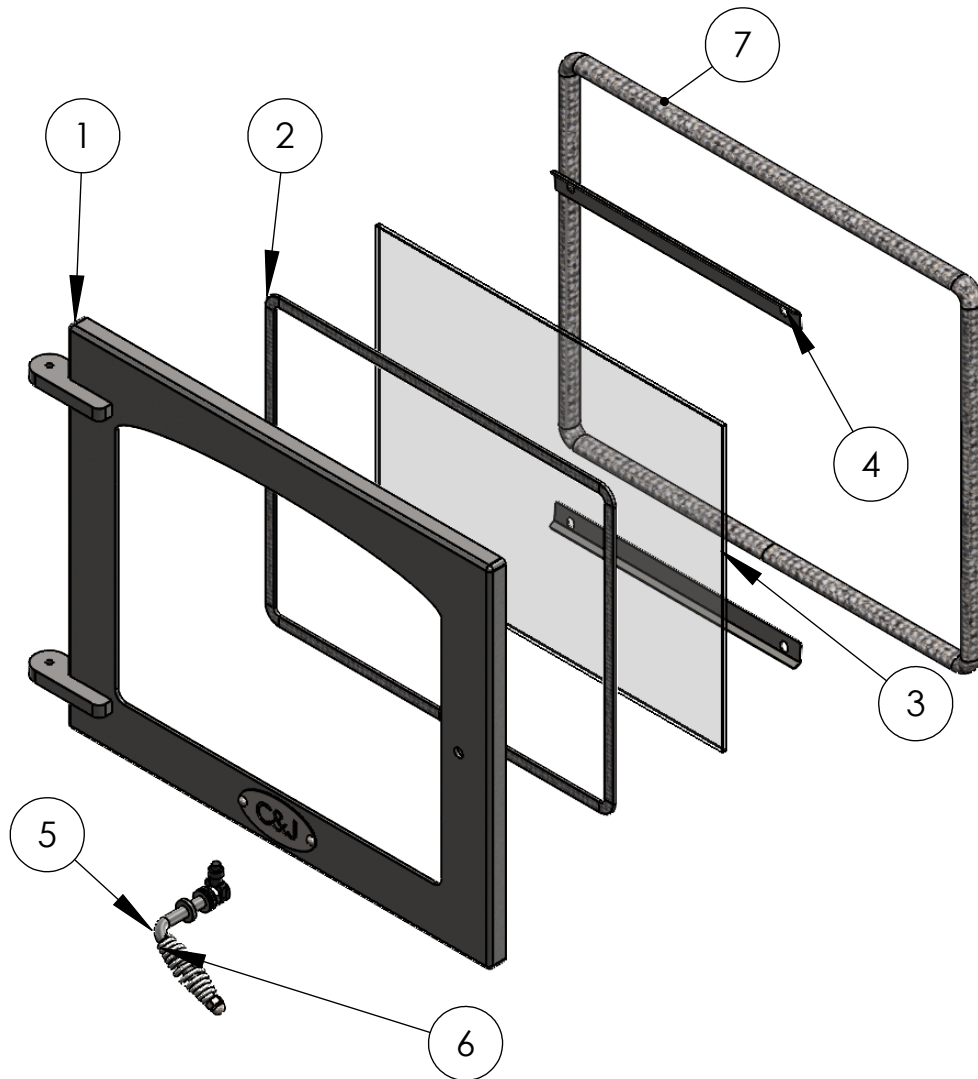

## Main Firebox Door 1 of 2

ITEM NO.	PART NUMBER	Part Number	QTY.
1	Bakechef Door	9000	1
2	Glass Seal	9522	1
3	Door Glass	8985	1
4	Glass Retainers	8988	2
5	Door Spindle	9620	1
6	Door Handle Spring	8987	1
7	Door Seal	9523	1

## oven Door 1 of 2

ITEM NO.	Description	Part Number	QTY.
1	Bakechef Door	9000	1
2	Glass Seal	9522	1
3	Door Glass	8986	1
4	Glass Retainers	8988	2
5	Door Seal	9523	1
6	Door Spindle	9620	1
7	Door Handle Spring	8987	1
8	Oven Door Thermometer	8998	1

Bakechef air control parts  
accessed from rear of stove

ITEM NO.	Description	Part Number	QTY.
16	Spigot with test point Assy	7130	1
17	Bakechef Rear Airbox	9031	1
18	Rear Outside Airbox	9033	1
19	Air Shutter	9029	1
20	air shutter arm	9027	1
21	Control Link Rod	9026	1
22	Selector Arm	9022	1
23	Air Control Arm	9025	1
24	control knob	9023	2
25	Control Trim	9024	1
26	Rear Louvre Plate	9632	1
27	Backplate	9035	1

Bakechef Bolster Lid And top Plates

ITEM NO.	Description	Part Number	QTY.
1	Bolster Hinge pin	9018	1
2	Bolster Hinge Brkt	9017	1
3	Bolster Hinge Cover	9044	1
4	Bolster Lid outer	9013	1
5	Bolster Handle	9014	1
6	Bolster Lid Rope Seal		1
7	Bolster Inner Panel	9012	1
8	oval cleaning plates	9019	1
9	outer hotplate	9011	1
10	Inner hotplate	9010	1