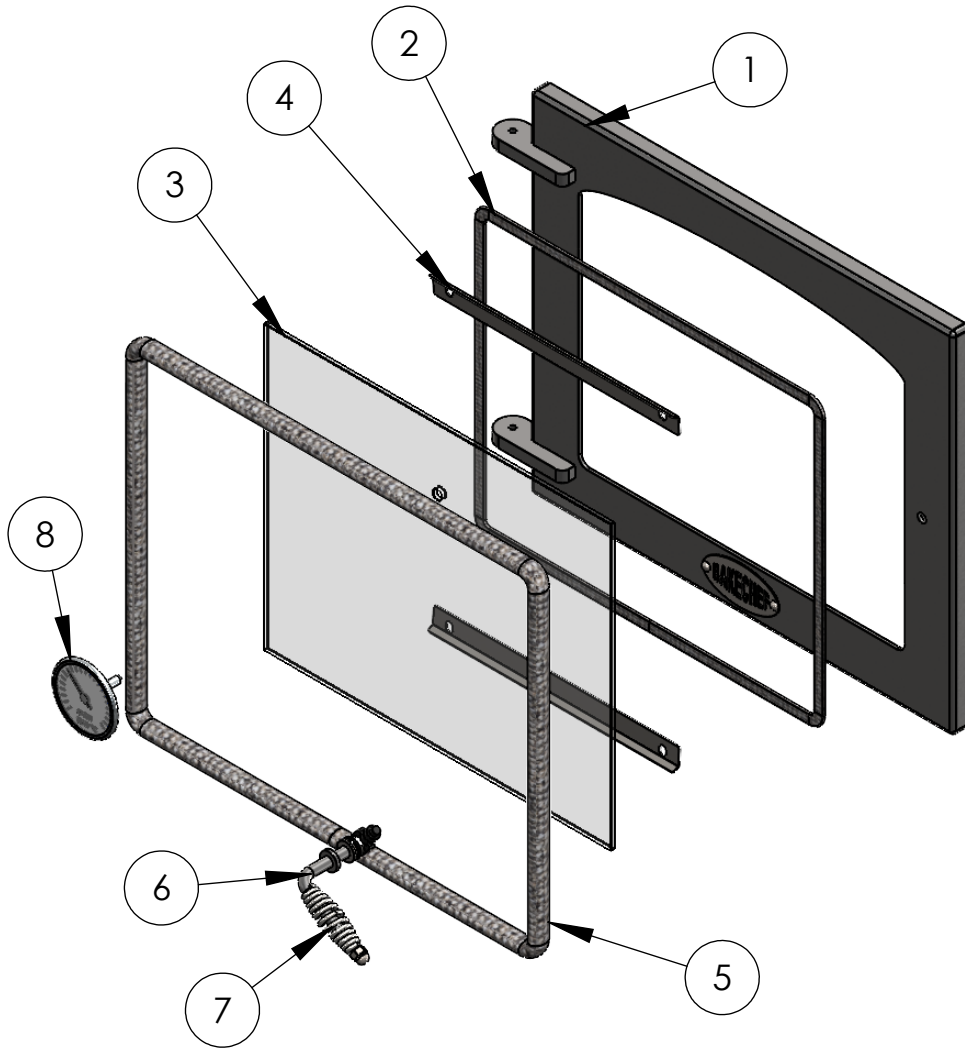

## Main Firebox Door 1 of 2

ITEM NO.	PART NUMBER	Part Number	QTY.
1	Bakechef Door	9000	1
2	Glass Seal	9522	1
3	Door Glass	8985	1
4	Glass Retainers	8988	2
5	Door Spindle	9620	1
6	Door Handle Spring	8987	1
7	Door Seal	9523	1

## oven Door 1 of 2

ITEM NO.	Description	Part Number	QTY.
1	Bakechef Door	9000	1
2	Glass Seal	9522	1
3	Door Glass	8986	1
4	Glass Retainers	8988	2
5	Door Seal	9523	1
6	Door Spindle	9620	1
7	Door Handle Spring	8987	1
8	Oven Door Thermometer	8998	1

Bakechef air control parts  
accessed from rear of stove

ITEM NO.	Description	Part Number	QTY.
16	Spigot with test point Assy	7130	1
17	Bakechef Rear Airbox	9031	1
18	Rear Outside Airbox	9033	1
19	Air Shutter	9029	1
20	air shutter arm	9027	1
21	Control Link Rod	9026	1
22	Selector Arm	9022	1
23	Air Control Arm	9025	1
24	control knob	9023	2
25	Control Trim	9024	1
26	Rear Louvre Plate	9632	1
27	Backplate	9035	1

Bakechef Bolster Lid And top Plates

ITEM NO.	Description	Part Number	QTY.
1	Bolster Hinge pin	9018	1
2	Bolster Hinge Brkt	9017	1
3	Bolster Hinge Cover	9044	1
4	Bolster Lid outer	9013	1
5	Bolster Handle	9014	1
6	Bolster Lid Rope Seal		1
7	Bolster Inner Panel	9012	1
8	oval cleaning plates	9019	1
9	outer hotplate	9011	1
10	Inner hotplate	9010	1